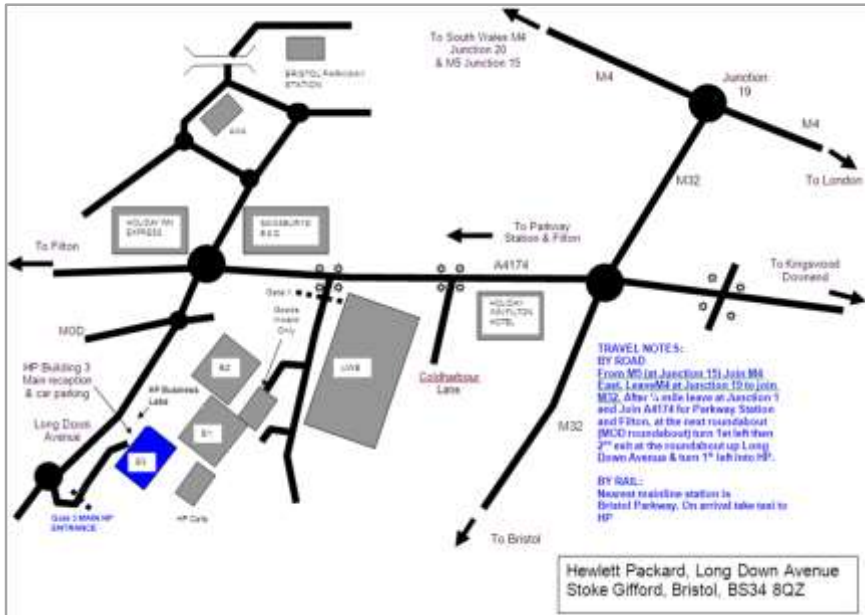

HP Labs Bristol

Long Down Avenue
Stoke Gifford
Bristol BS34 8QZ
United Kingdom
+44 (0)117 3162400

Travel notes

By road

From M5 (at Junction 15) Join M4 East. Leave M4 at Junction 19 to join M32. After ¼ mile leave at Junction 1 and Join A4174 for Parkway Station and Filton, at the next roundabout (MOD roundabout) turn 1st left then 2nd exit at the roundabout up Long Down Avenue & turn 1st left into HP.

Hotels

Nearest mainline station is Bristol Parkway. On arrival take taxi to HP.

Additional travel information:

- » [UK train information](#)
- » [Bristol information directory](#)
- » [Weather \(US National Weather Service worldwide information\)](#)
- » [Multimap \(type in the HP Labs Bristol postcode **BS34 8QZ** to go directly to the correct map\)](#)